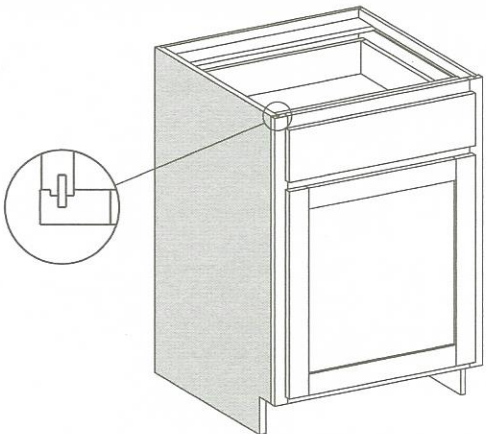

**Exposed Ends (EXP)**

D	DF	DB	EXT	EXP	FL	WS	MI	FT
				✓				

- Matching specie veneer on 1/2" thick cabinet sides.
- Available in both Advantage and Essence lines.
- Specify: "L" (Left), "R" (Right) or "B" (Both).
- 1/4" reveal from edge of front frame to surface of the side.
- Soft Maple and Hard Maple cabinets have Hard Maple exposed ends.
- Pricing: per cabinet, per side  
Advantage: use exposed end pricing column.  
Essence: exposed end pricing unpublished.

**Flush Ends (FL)**

D	DF	DB	EXT	EXP	FL	WS	MI	FT
					✓			

- Matching specie veneer on exposed of 3/4" thick cabinet sides.
- Available in Advantage line only.
- Specify: "L" (Left), "R" (Right) or "B" (Both).
- 1/32" reveal from edge of front frame to surface of the side.
- Soft Maple and Hard Maple cabinets have Hard Maple flush ends.
- Pricing: per cabinet, per side – use flush end pricing column.

**Flush Unexposed Ends (FUE)**

D	DF	DB	EXT	EXP	FL	WS	MI	FT
					✓			

- Shop grade veneer on exterior face of 3/4" thick cabinet sides – finishing is not available.
- Order when thicker, non-exposed sides are required for solid surface and stone counter tops.
- Available in Advantage line only.
- Specify: "L" (Left), "R" (Right) or "B" (Both).
- 1/32" reveal from edge of front frame to surface of the side.
- Pricing: per cabinet, per side – use Conestoga's online ordering system or Conestoga order entry for pricing.