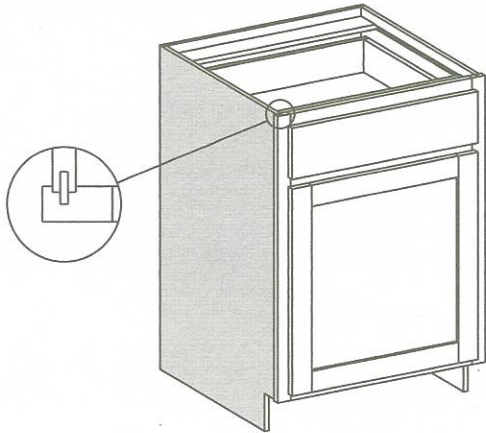

**Exposed Ends (EXP)**

D	DF	DB	EXT	EXP	FL	WS	MI	FT
				✓				

- Matching specie veneer on 1/2" thick cabinet sides.
- Available in both Advantage and Essence lines.
- Specify: "L" (Left), "R" (Right) or "B" (Both).
- 1/4" reveal from edge of front frame to surface of the side.
- Soft Maple and Hard Maple cabinets have Hard Maple exposed ends.
- Pricing: per cabinet, per side  
Advantage: use exposed end pricing column.  
Essence: exposed end pricing unpublished.

**Flush Ends (FL)**

D	DF	DB	EXT	EXP	FL	WS	MI	FT
					✓			

- Matching specie veneer on exposed of 3/4" thick cabinet sides.
- Available in Advantage line only.
- Specify: "L" (Left), "R" (Right) or "B" (Both).
- 1/32" reveal from edge of front frame to surface of the side.
- Soft Maple and Hard Maple cabinets have Hard Maple flush ends.
- Pricing: per cabinet, per side – use flush end pricing column.

**Flush Unexposed Ends (FUE)**

D	DF	DB	EXT	EXP	FL	WS	MI	FT
					✓			

- Shop grade veneer on exterior face of 3/4" thick cabinet sides – finishing is not available.
- Order when thicker, non-exposed sides are required for solid surface and stone counter tops.
- Available in Advantage line only.
- Specify: "L" (Left), "R" (Right) or "B" (Both).
- 1/32" reveal from edge of front frame to surface of the side.
- Pricing: per cabinet, per side – use Conestoga's online ordering system or Conestoga order entry for pricing.