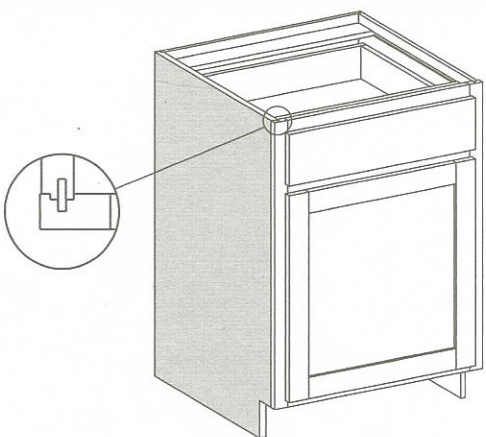

**Exposed Ends (EXP)**

D	DF	DB	EXT	EXP	FL	WS	MI	FT
				✓				

- Matching specie veneer on 1/2" thick cabinet sides.
- Available in both Advantage and Essence lines.
- Specify: "L" (Left), "R" (Right) or "B" (Both).
- 1/4" reveal from edge of front frame to surface of the side.
- Soft Maple and Hard Maple cabinets have Hard Maple exposed ends.
- Pricing: per cabinet, per side  
Advantage: use exposed end pricing column.  
Essence: exposed end pricing unpublished.

**Flush Ends (FL)**

D	DF	DB	EXT	EXP	FL	WS	MI	FT
					✓			

- Matching specie veneer on exposed of 3/4" thick cabinet sides.
- Available in Advantage line only.
- Specify: "L" (Left), "R" (Right) or "B" (Both).
- 1/32" reveal from edge of front frame to surface of the side.
- Soft Maple and Hard Maple cabinets have Hard Maple flush ends.
- Pricing: per cabinet, per side – use flush end pricing column.

**Flush Unexposed Ends (FUE)**

D	DF	DB	EXT	EXP	FL	WS	MI	FT
					✓			

- Shop grade veneer on exterior face of 3/4" thick cabinet sides – finishing is not available.
- Order when thicker, non-exposed sides are required for solid surface and stone counter tops.
- Available in Advantage line only.
- Specify: "L" (Left), "R" (Right) or "B" (Both).
- 1/32" reveal from edge of front frame to surface of the side.
- Pricing: per cabinet, per side – use Conestoga's online ordering system or Conestoga order entry for pricing.